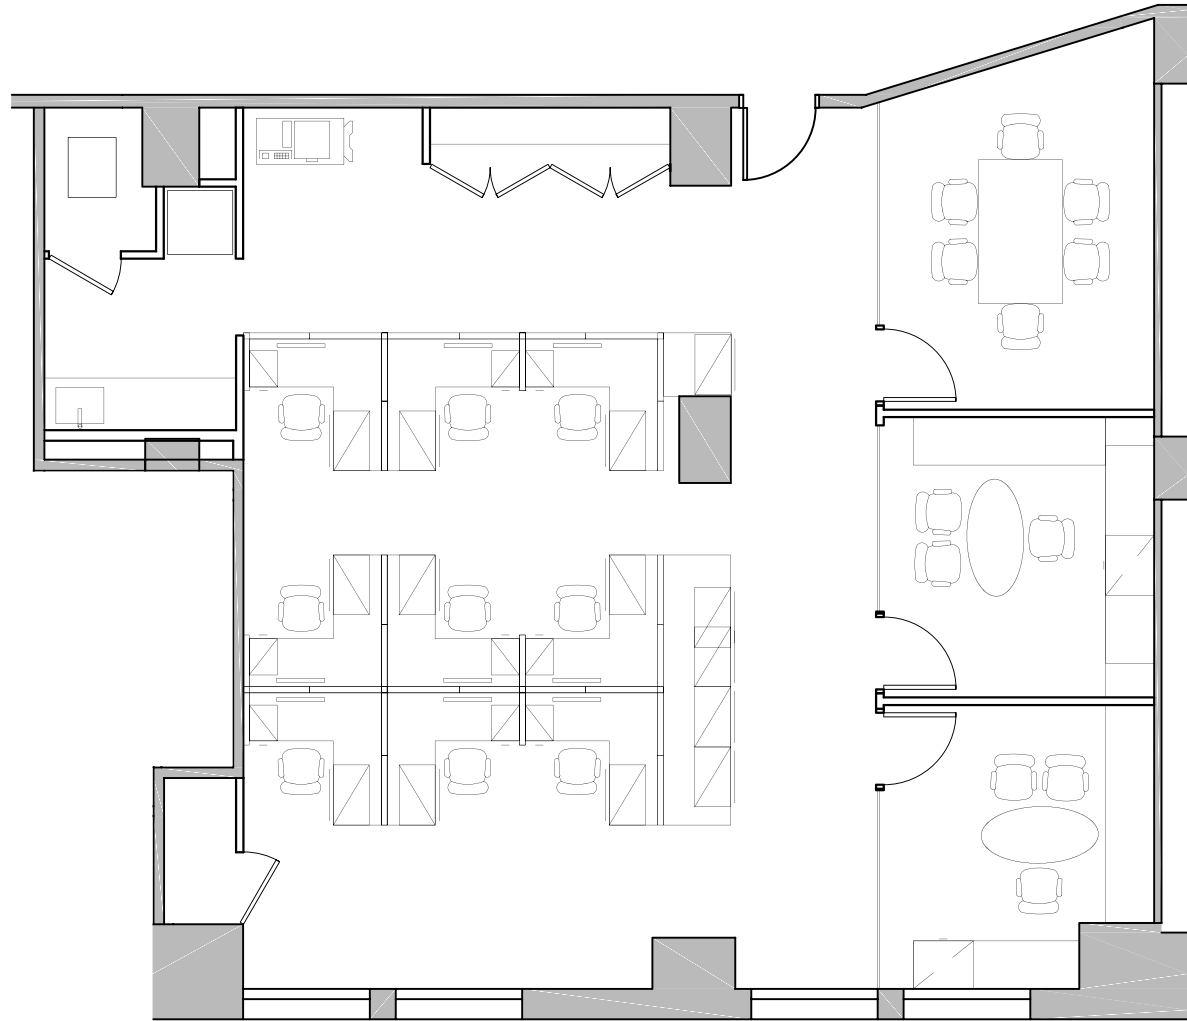

THE
**HELMSLEY
BUILDING**
230 PARK AVENUE

SUITE 453

Pre-Built Layout

Total Seats	11
Executive Office	2
Workstations	9
Conference Room	1
Conference Seats	6
IT Room	1
Pantry	1
Copy Area	1
Storage and Closets	1

2,687 RSF

Jordan Berger
jberger@rxrealty.com
646 891 3524

HelmsleyBuilding.com

230 Park Avenue | New York | NY 10169

45TH STREET